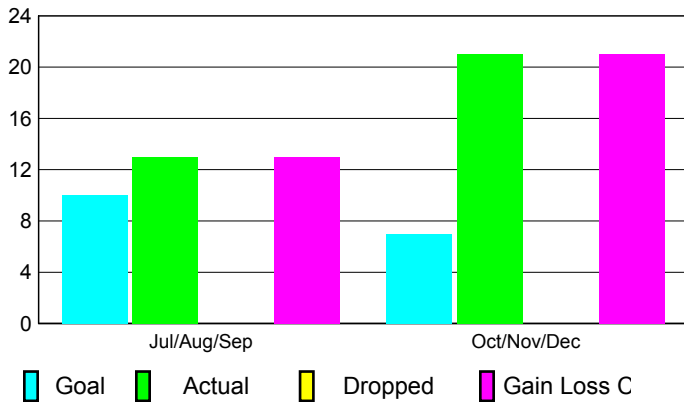

2010-2011 GMT Reports for District (or Undistricted) **District 325 B**

GMT: SANGEETA JATIA

Location: NEPAL

GMT CA: 6

CLUBS

Club Results
2010-2011

Clubs
2009-2010

Month	New Club Goal	Actual New Clubs	Actual Dropped Clubs	Gain/Loss of Clubs	Gain/Loss of Clubs
Jul/Aug/Sep	10	13	0	13	6
Oct/Nov/Dec	7	21	0	21	3
Totals	17	34	0	34	9

Club Results 2010-2011

Goal, New, Dropped, Gain/Loss

Comparison of Club Gain/Loss

Current Year Compared to the Previous Year

YTD Status Quo Clubs 2010-2011

Status Quo Clubs Compared to Status Quo Members

MEMBERSHIP