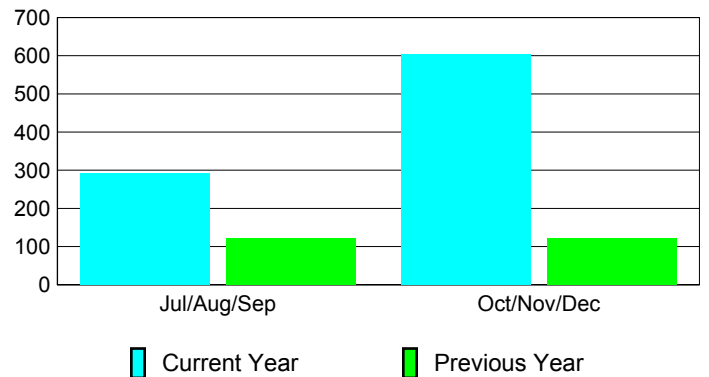

Comparison of Membership Gain/Loss

Current Year Compared to the Previous Year