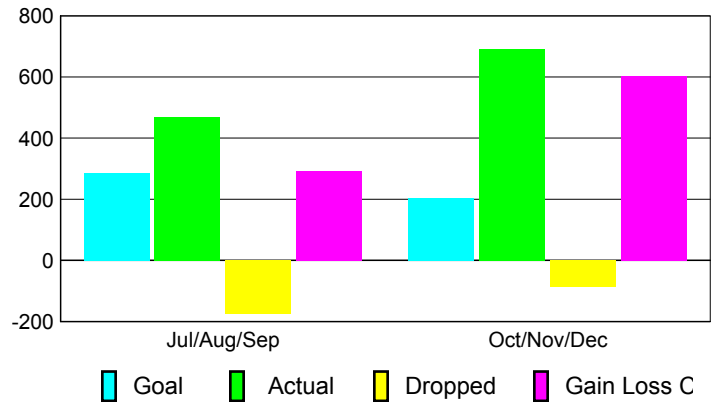

Membership Results 2010-2011

Goal, New, Dropped, Gain/Loss