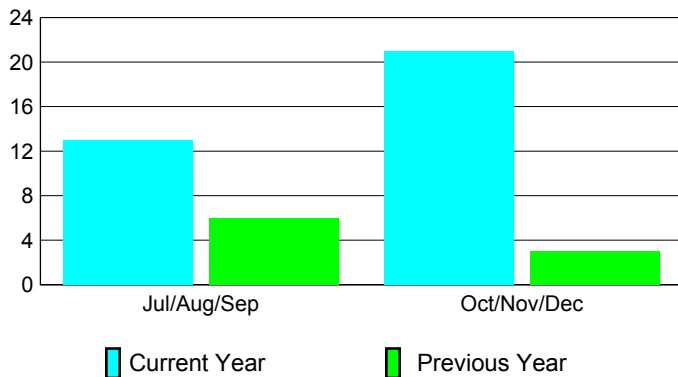

2010-2011 GMT Reports for District (or Undistricted) **District 325 B**

GMT: SANGEETA JATIA

Location: NEPAL

GMT CA: 6

CLUBS

Club Results
2010-2011

Clubs
2009-2010

Month	New Club Goal	Actual New Clubs	Actual Dropped Clubs	Gain/Loss of Clubs	Gain/Loss of Clubs
Jul/Aug/Sep	10	13	0	13	6
Oct/Nov/Dec	7	21	0	21	3
Totals	17	34	0	34	9

Club Results 2010-2011

Goal, New, Dropped, Gain/Loss

Comparison of Club Gain/Loss

Current Year Compared to the Previous Year

YTD Status Quo Clubs 2010-2011

Status Quo Clubs Compared to Status Quo Members

MEMBERSHIP